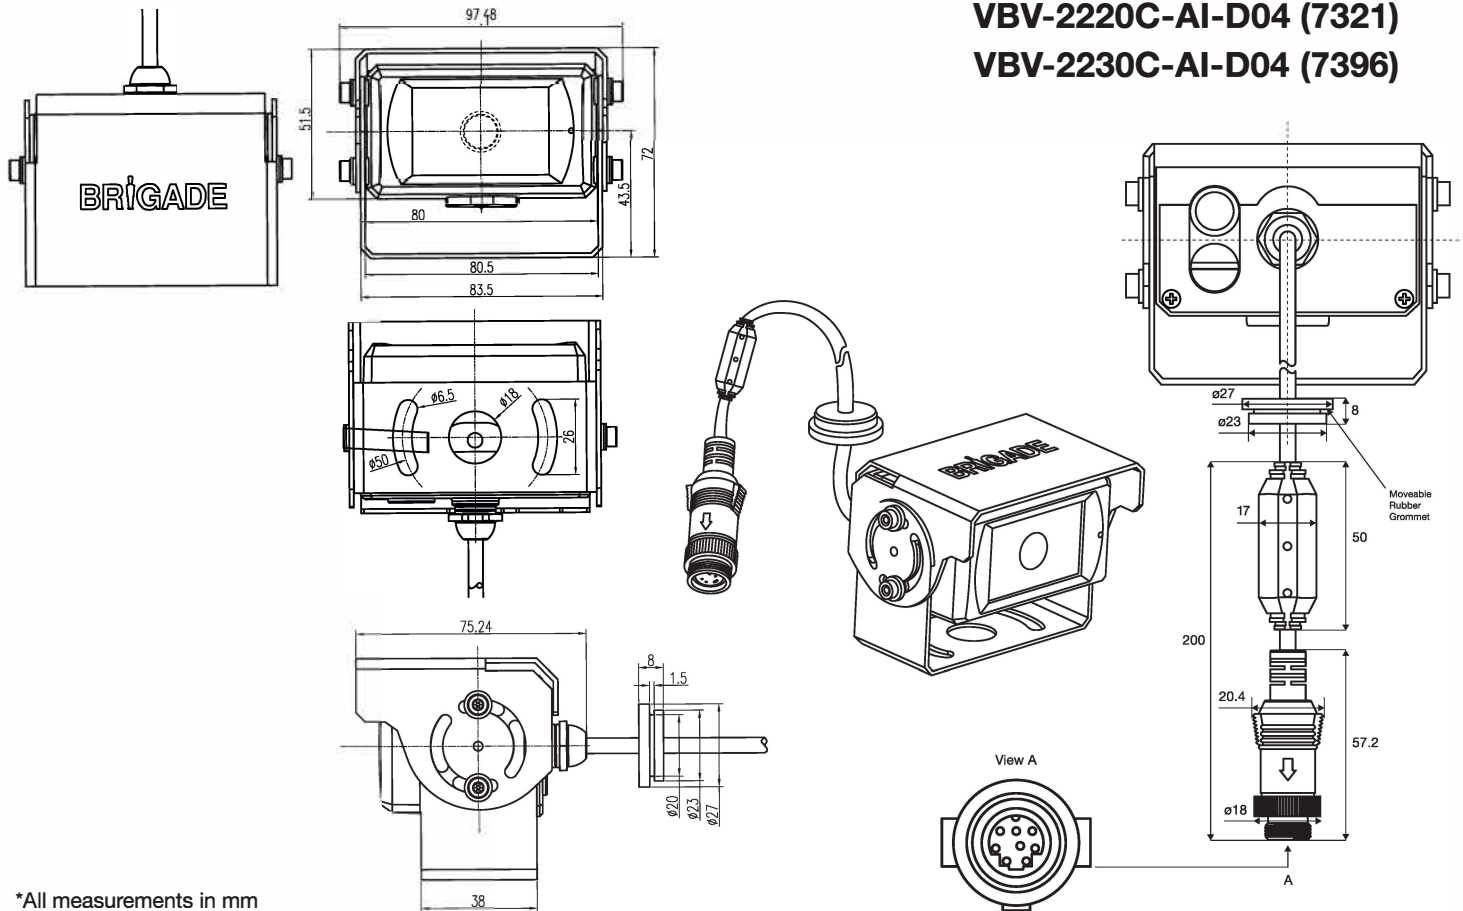

AI-Pedestrian detection (1080P) Product Specification

Model Number:

VBV-2220C-AI-D04 (7321)

VBV-2230C-AI-D04 (7396)

*All measurements in mm

Package Contents	Key Features
<p>Depending on camera model chosen:</p> <ul style="list-style-type: none"> 1 x VBV-2220C-AI-D04 (7321) - Camera or 1 x VBV-2230C-AI-D04 (7396) - Camera <p>Below included in camera box:</p> <ul style="list-style-type: none"> 1 x VBV-22X0C-CA (S7346) - Camera cable adapter 1x VBV-22X0C-AI-D04-QR (7338) - QR link card 1 x VBV-22X0C-AI-AK3 (7345) - 3mm Allen Key 	<p>Detection Range:</p> <ul style="list-style-type: none"> - VBV-2230C-AI-D04 - 11 metres Max - VBV-2220C-AI-D04 - 19 metres Max <ul style="list-style-type: none"> - Pedestrian detection warning box - Audio alarm output through monitor - Alarm trigger output when using VBV-22X0C-CA - Camera is 8 pin connection, when using VBV-22X0C-CA this changes to the standard 4 pin VBV Type Female Connector (Included in kit)